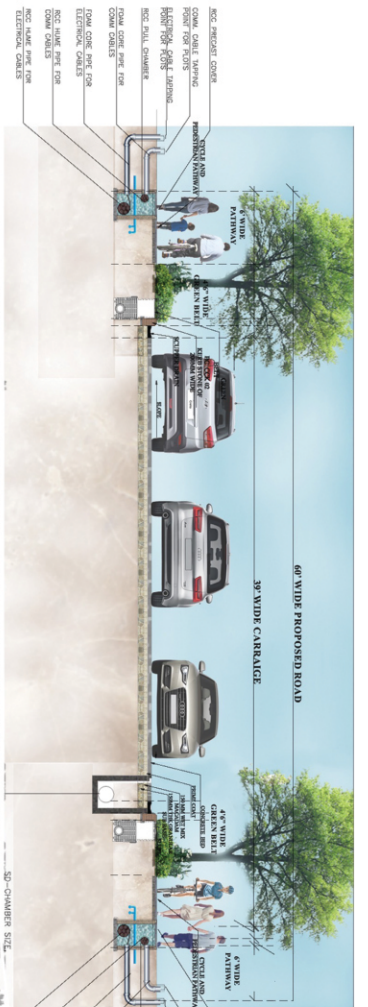

AMARAVATI
Beach Resorts

@ Near Cheerla - Bapatala Beach

Marketed by :

VEDANTHA
— DEVELOPERS —

501, 1st Floor, SBR Arcade, Road No. 36, Jubilee Hills, Hyderabad-500033, Metro Pillar No. 1665.

CHIRALA AMENITIES LIST

- LEGEND**
- 01. MAIN ENTRANCE ARCH
 - 02. ROUNDABOUTS (PAVING PATTERN)
 - 03. JR. CRICKET/FOOTBALL GROUND
 - 04. VIEWING GALLERY
 - 05. JOGGING TRACK
 - 06. STEPPED SEATING
 - 07. BADMINTON COURT (2NO.s)
 - 08. BASKET BALL COURT
 - 09. TENNIS COURT
 - 10. NET CRICKET PITCH (2NO.s)
 - 11. SEATING LAWN
 - 12. SKATING RING
 - 13. CHILDREN'S PLAY AREA
 - 14. SR. CITIZEN GARDEN
 - 15. OUTDOOR GYMNASIUM
 - 16. EXERCISE LAWN
 - 17. OUTDOOR PARTY LAWN-01
 - 18. OUTDOOR PARTY LAWN-02
 - 19. TOILETS (M/F)
 - 20. FOOD SERVICE AREA
 - 21. FRUIT GARDEN
 - 22. AMPHI THEATRE
 - 23. OUTDOOR MOVIE / FESTIVE LAWN
 - 24. FLOWER GARDEN
 - 25. ROCK GARDEN
 - 26. SCREEN WALL / STAGE
 - 27. MURAL GARDEN
 - 28. OUTDOOR SEATING
 - 29. FENCING PET ZONE
 - 30. ZEN GARDEN
 - 31. FAMILY LOUNGE
 - 32. YOGA MEDITATION

ROAD WIDTH	PATH WAY WIDTH	GREEN BELT	CARRIAGE WAY
60' WIDE ROAD	6' WIDE ONE SIDE	4' WIDE ONE SIDE	38' WIDE CLEAR
40' WIDE ROAD	4' WIDE ONE SIDE	3' WIDE ONE SIDE	25' WIDE CLEAR
33' WIDE ROAD	4' WIDE ONE SIDE	3' WIDE ONE SIDE	19' WIDE CLEAR